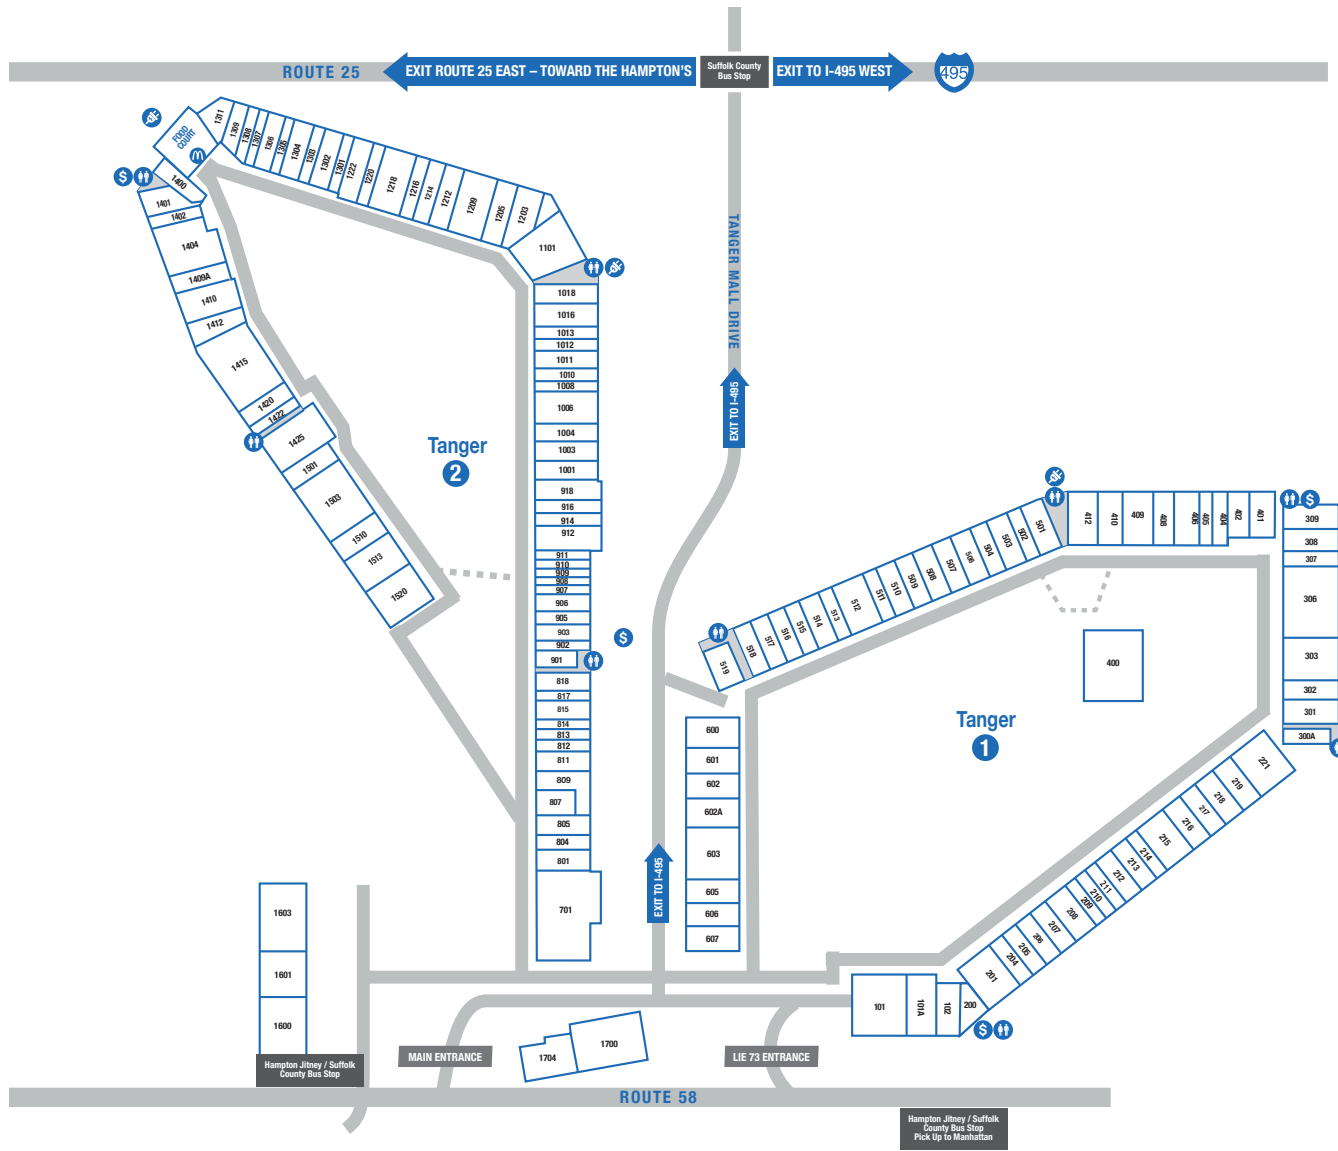

CENTER MAP

SERVICE LEGEND

Restrooms

ATM

Charging Station