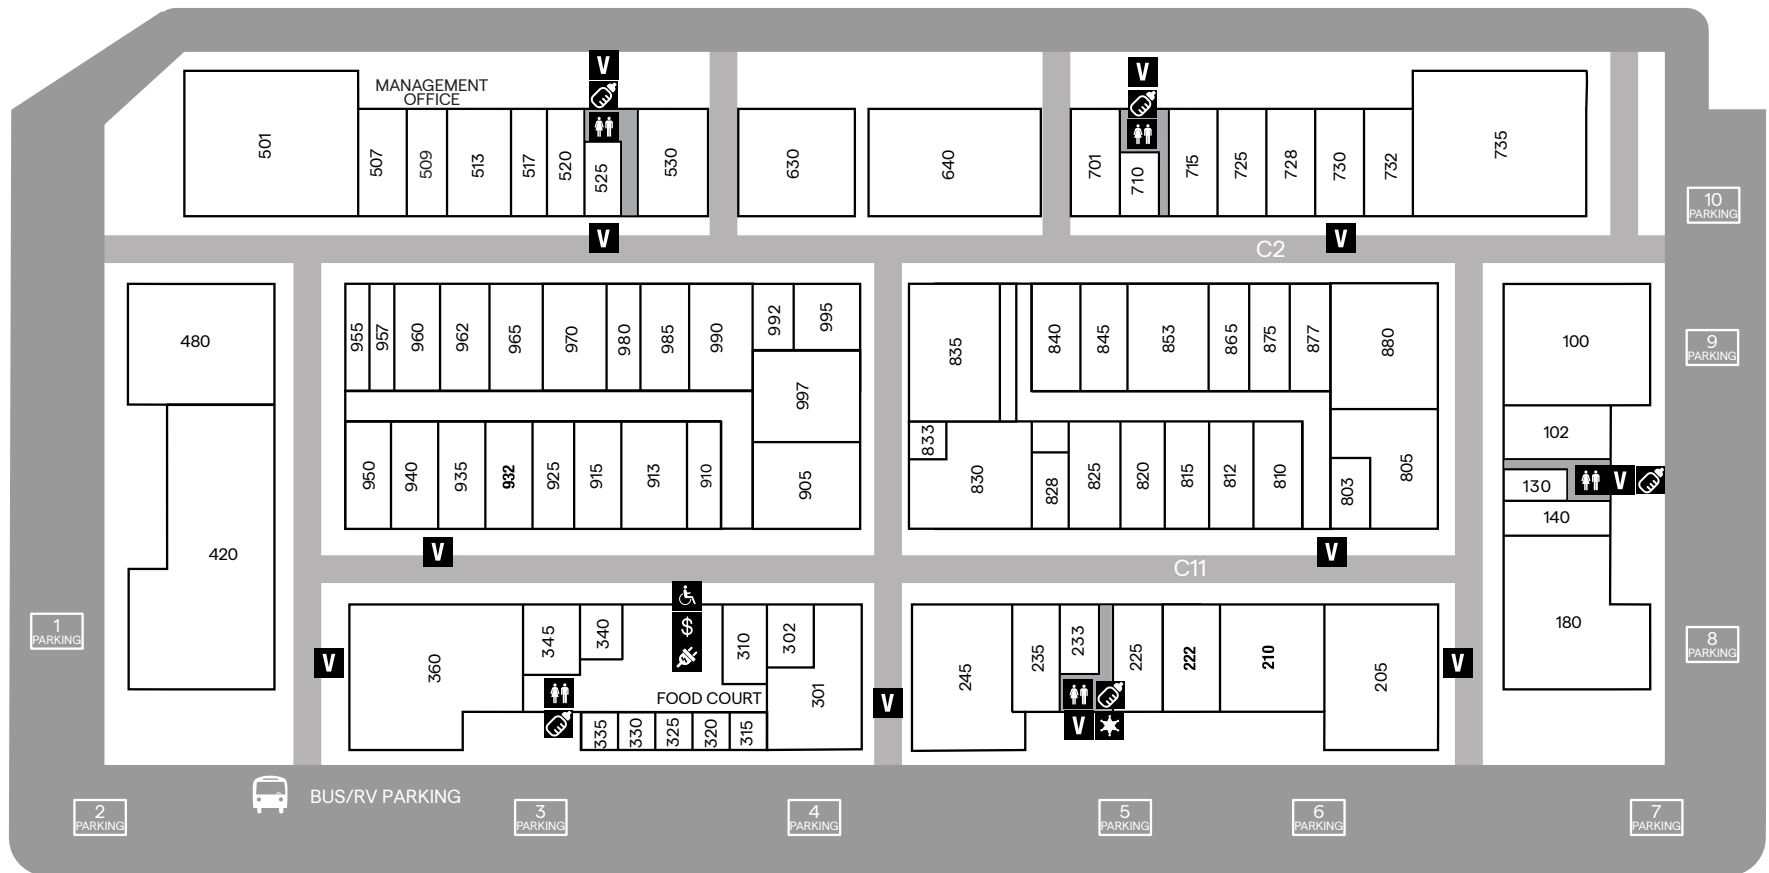

CENTER MAP

SERVICE LEGEND

ATM

VENDING MACHINE

MOTHERS ROOM

POLICE SUBSTATION

STROLLER & WHEELCHAIR

RESTROOMS

BUS/RV PARKING

CHARGING STATION

ACCESSORIES & JEWELRY

245	American Eagle | Aerie	(754) 225-0856
913	Brooks Brothers Factory Store	(724) 225-0239
932	Claire's	(724) 222-2493
815	Clarks Outlet	(724) 222-6209
905	Coach	(724) 223-7840
100	Columbia Factory Store	(724) 228-2143
730	Crocs	(724) 222-3600
517	Francesca's	(724) 225-8948
360	H&M	(855) 466-7467
965	Hot Topic	(724) 222-1904
997	J.Crew | Crewcuts Factory	(724) 222-4930
955	Kate Spade New York	(724) 222-2070
995	Kay Jewelers Outlet	(724) 229-3032
513	Lane Bryant Outlet	(724) 288-9182
990	Levi's Outlet	(724) 225-4197
340	Lids	(724) 222-0534
853	Loft Outlet	(724) 223-0891
835	Michael Kors	(724) 206-4588
130	Pandora	(724) 229-7652
180	Polo Ralph Lauren	(724) 222-5297
420	Saks Off 5th	(724) 228-6581
833	Sunglass Hut	(724) 228-7017
925	Talbots Outlet	(724) 225-8883
812	Torrid	(724) 228-2397
235	Vera Bradley	(724) 605-1005
865	White House Black Market	(724) 222-6419
233	Zales The Diamond Store Outlet	(724) 884-2810
980	Zumiez	(724) 222-8149

APPAREL

880	Adidas	(724) 222-1549
245	American Eagle | Aerie	(754) 225-0856
530	Ann Taylor Factory Store	(724) 222-1273
630	Banana Republic Factory	(724) 228-5603
913	Brooks Brothers Factory Store	(724) 225-0239
725	Casual Male XL Outlet	(724) 225-4813
940	Chico's Outlet	(724) 228-1405
905	Coach	(724) 223-7840
100	Columbia Factory Store	(724) 228-2143
805	Eddie Bauer Outlet	(724) 228-6435
301	Express Factory Outlet	(724) 705-1881
517	Francesca's	(724) 225-8948
640	Gap Outlet	(724) 223-7823
360	H&M	(855) 466-7467
810	Hanesbrands	(724) 228-2265
965	Hot Topic	(724) 222-1904
997	J.Crew | Crewcuts Factory	(724) 222-4930
955	Kate Spade New York	(724) 222-2070
513	Lane Bryant Outlet	(724) 288-9182
990	Levi's Outlet	(724) 225-4197
340	Lids	(724) 222-0534
853	Loft Outlet	(724) 223-0891
875	Merrell	Coming Soon
835	Michael Kors	(724) 206-4588
735	Nike Factory Store	(724) 228-7357
501	Old Navy Outlet	(724) 222-6085

180	Polo Ralph Lauren	(724) 222-5297
420	Saks Off 5th	(724) 228-6581
205	Skechers	(724) 228-8823
925	Talbots Outlet	(724) 225-8883
732	The Steelers Pro Shop	(724) 222-1933
830	Tommy Hilfiger	(724) 222-8560
812	Torrid	(724) 228-2397
480	Under Armour	(724) 222-2408
865	White House Black Market	(724) 222-6419
980	Zumiez	(724) 222-8149

CHILDREN'S APPAREL

880	Adidas	(724) 222-1549
960	Carter's Babies and Kids	(724) 225-0408
100	Columbia Factory Store	(724) 228-2143
640	Gap Outlet	(724) 223-7823
360	H&M	(855) 466-7467
997	J.Crew | Crewcuts Factory	(724) 222-4930
828	Janie & Jack	(724) 228-2693
990	Levi's Outlet	(724) 225-4197
501	Old Navy Outlet	(724) 222-6085
180	Polo Ralph Lauren	(724) 222-5297
480	Under Armour	(724) 222-2408
950	Under Armour Youth	(724) 271-7027

FOOD

710	Auntie Anne's	(724) 228-8528
992	Beef Jerky Experience	(724) 470-0077
330	Chicken & Fries	(724) 249-2562
525	Coffee Express-o	(724) 228-2979
302	Pepper Palace	(724) 470-9580
325	Sbarro	(724) 255-1632
320	Wong's Wok	(724) 225-5775

FOOTWEAR

880	Adidas	(724) 222-1549
913	Brooks Brothers Factory Store	(724) 225-0239
815	Clarks Outlet	(724) 222-6209
905	Coach	(724) 223-7840
100	Columbia Factory Store	(724) 228-2143
730	Crocs	(724) 222-3600
825	Famous Footwear Outlet	(724) 206-4618
965	Hot Topic	(724) 222-1904
915	Journeys	(724) 225-4968
875	Merrell	Coming Soon
735	Nike Factory Store	(724) 228-7357
507	Rack Room Shoes	(724) 222-3784
420	Saks Off 5th	(724) 228-6581
205	Skechers	(724) 228-8823
812	Torrid	(724) 228-2397
480	Under Armour	(724) 222-2408
950	Under Armour Youth	(724) 271-7027
980	Zumiez	(724) 222-8149

HOUSEWARES & HOME FURNISHINGS