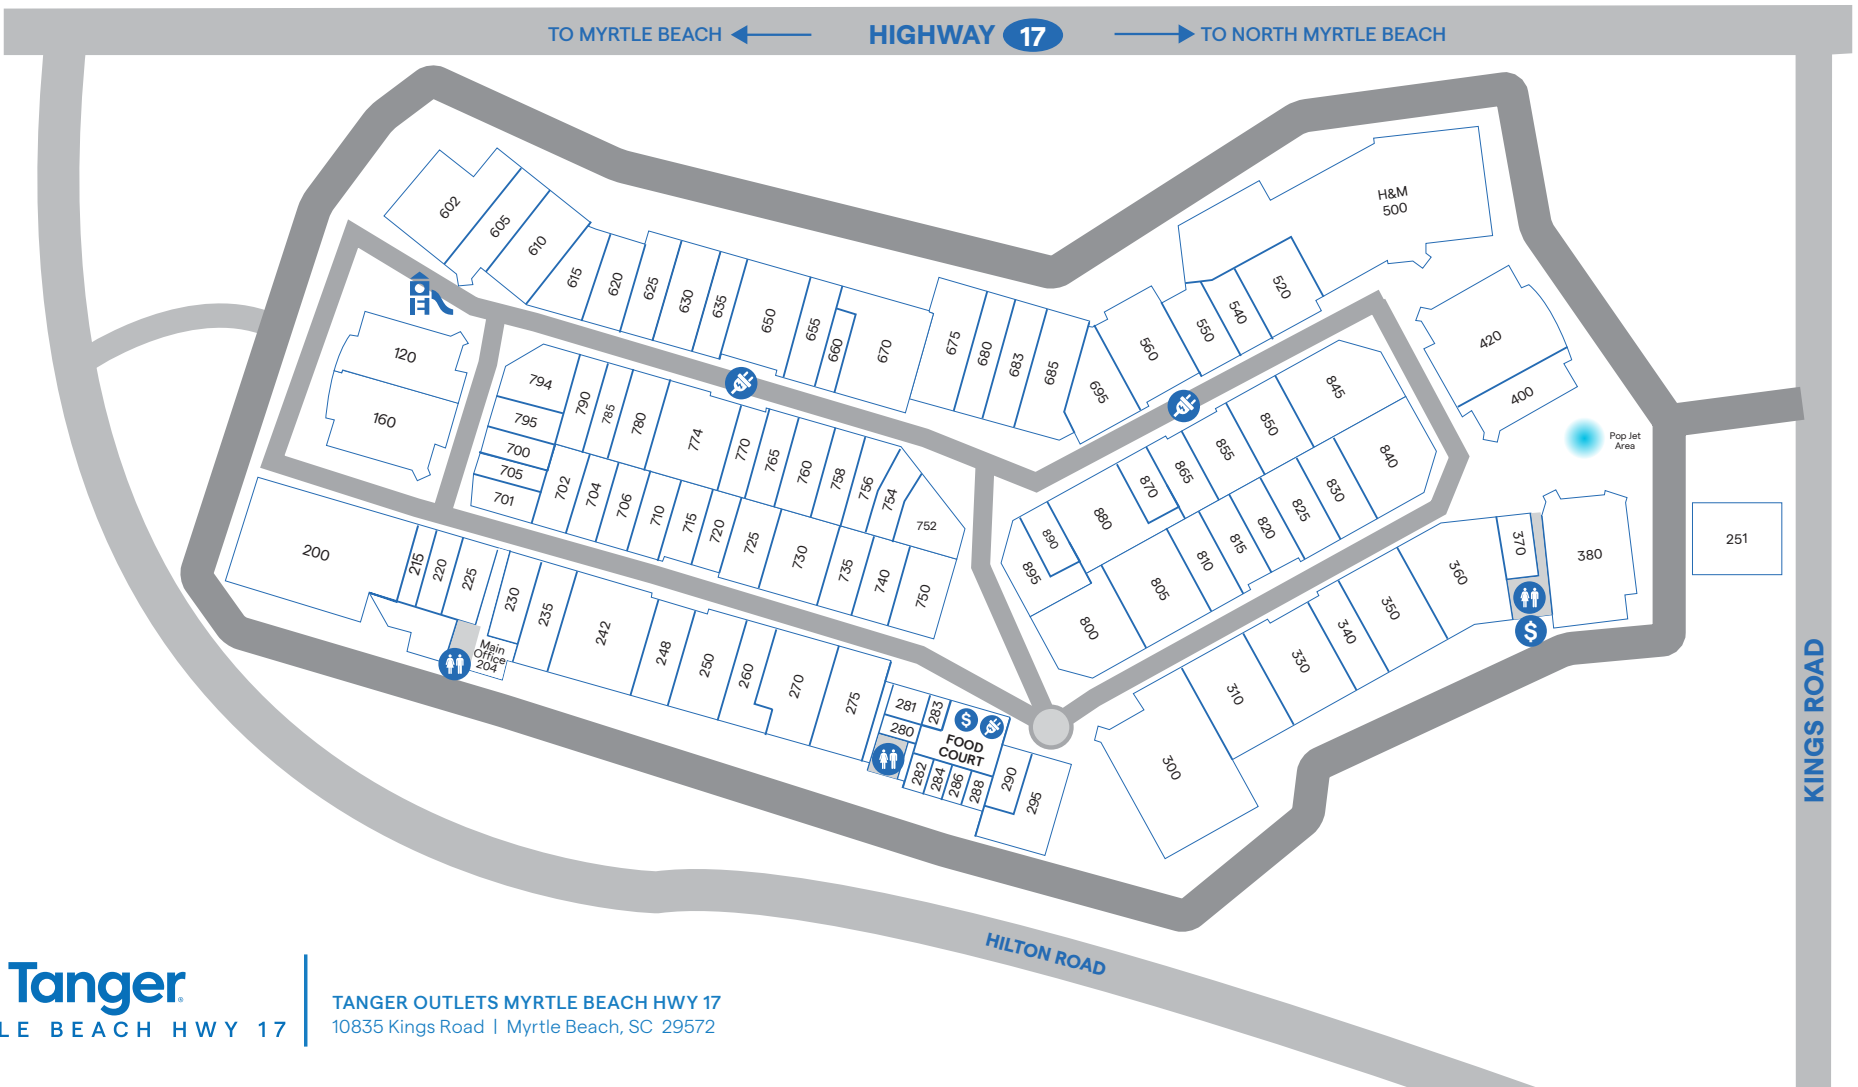

CENTER MAP

Restrooms

ATM

Charging Station

TO MYRTLE BEACH ←

HIGHWAY 17

→ TO NORTH MYRTLE BEACH

ACCESSORIES & JEWELRY

APPAREL

845	Adidas	(843) 913-4145
295	Aerie	(843) 353-5568
655	Aerie	(843) 353-5252
770	All Star Elite	(910) 448-1522
670	American Eagle Outfitters	(843) 213-0177
602	Ann Taylor Factory Store	(843) 839-9099
765	Asics	(843) 213-0536
120	Banana Republic Factory	(843) 497-5913
560	Brooks Brothers Factory Store	(843) 449-1825
275	Coach	(843) 449-2022
350	Columbia Factory Store	(843) 213-3084
242	Express Factory Outlet	(843) 213-2004
250	Finish Line	(843) 213-6336
790	Francesca's	(843) 282-6660
160	Gap Factory	(843) 497-0273

CHILDREN'S APPAREL

845	Adidas	(843) 913-4145
730	Carter's Oshkosh	New (843) 358-9922
350	Columbia Factory Store	(843) 213-3084
520	Disney Outlet	(843) 449-0129
160	Gap Factory	(843) 497-0273
500	H&M	(855) 466-7467
805	Hanes	(843) 449-6638
675	J.Crew Crewcuts Factory	(843) 213-0240
840	Nautica Factory Store	(843) 449-6655
300	Old Navy Outlet	(843) 449-1432
420	Polo Ralph Lauren	(843) 449-7074
774	Quiet Storm Surf Shop	(843) 449-4577
830	Vineyard Vines	(843) 213-0624