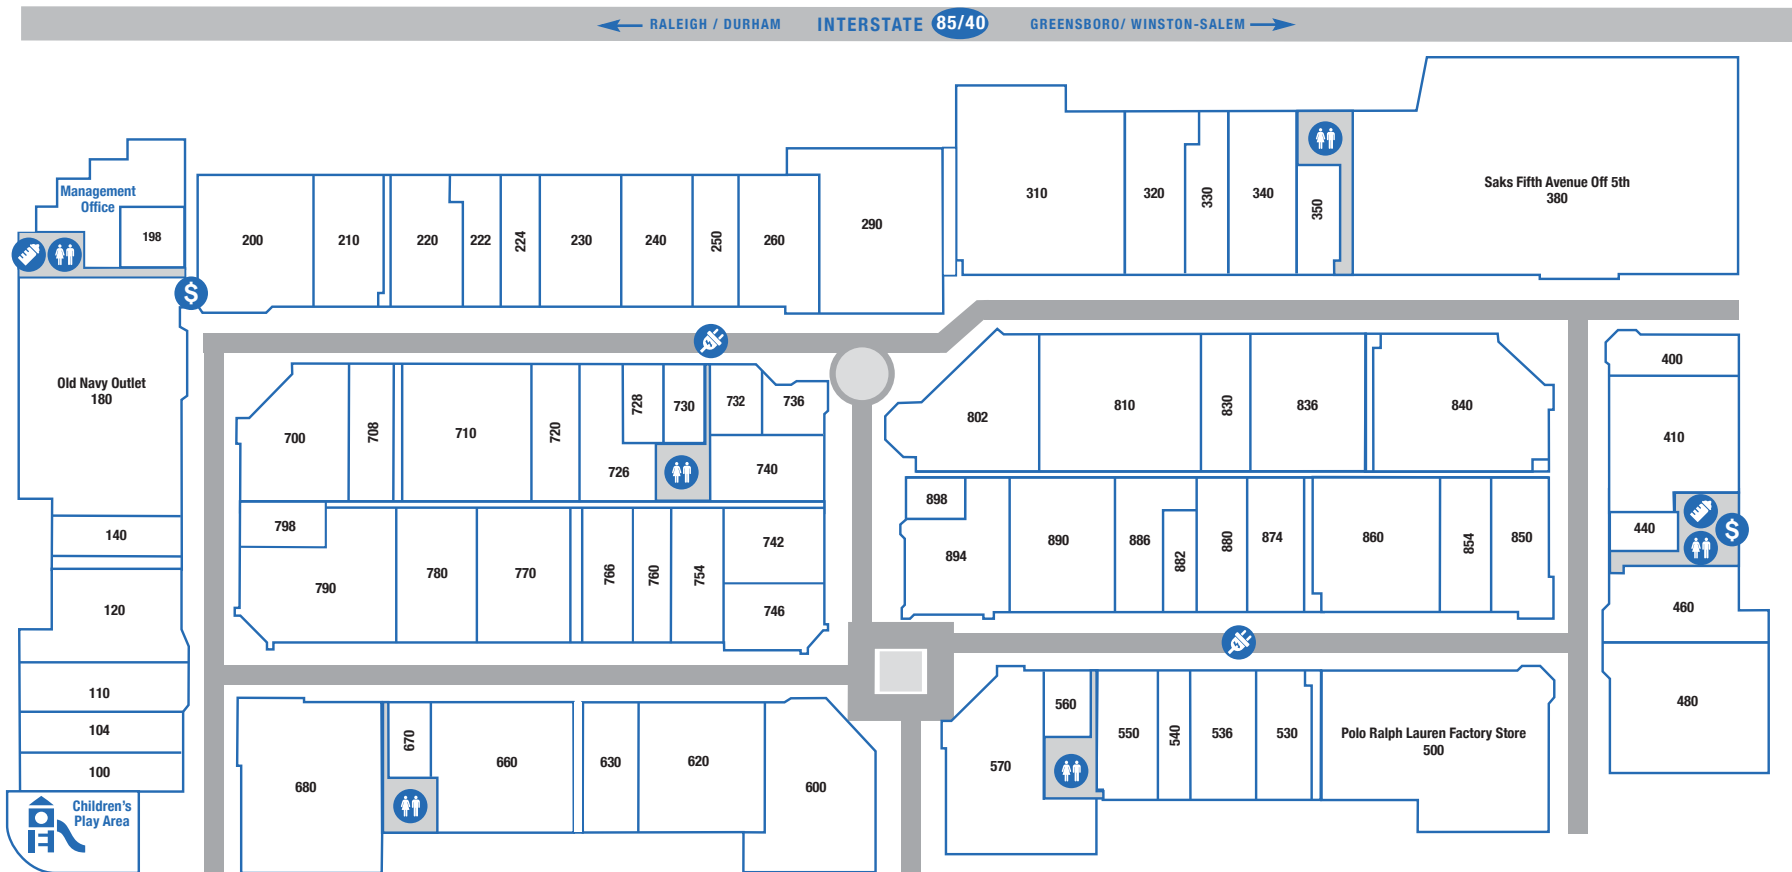

CENTER MAP

Restrooms

Mothers' Room

ATM

Charging Station

ACCESSORIES & JEWELRY

110	Aerie	(919) 568-4203
836	American Eagle Outfitters	(919) 304-0560
780	Ann Taylor Factory Store	(919) 304-2572
670	Claire's	(919) 563-0139
894	Coach	(919) 304-1291
710	Columbia Factory Store	(919) 563-2962
630	Crocs	(984) 201-6164
830	Francesca's	(984) 203-3001
410	Guess Factory Store	(919) 563-2344
890	J.Crew Crewcuts Factory	(919) 304-2834
736	Jared Vault	(919) 563-2471
760	Johnston & Murphy	(919) 563-2826
726	Kate Spade New York	(919) 304-0099
746	Kay Jewelers Outlet	(919) 304-1650
440	Lids	(984) 290-1051
802	Michael Kors	(919) 304-2360
330	Oakley	(919) 304-2440
180	Old Navy Outlet	(919) 304-0653
860	Palmetto Moon	(984) 983-7282
732	Pandora	(336) 738-3334
500	Polo Ralph Lauren	(919) 304-2121
200	Puma Outlet	(984) 426-1121
380	Saks OFF 5TH	(919) 563-6006
766	Samsonite Factory Outlet	(919) 563-1518
250	Simply Southern	(919) 304-0973
560	Sunglass Hut	(919) 563-0098
898	Sunglass Hut	(919) 304-1118
220	Tory Burch	(919) 563-0079
740	Vera Bradley	(919) 568-0707

330	Oakley	(919) 304-2440
180	Old Navy Outlet	(919) 304-0653
860	Palmetto Moon	(984) 983-7282
500	Polo Ralph Lauren	(919) 304-2121
200	Puma Outlet	(984) 426-1121
770	Rue21	(919) 304-3111
380	Saks OFF 5TH	(919) 563-6006
250	Simply Southern	(919) 304-0973
240	Skechers	(919) 304-1671
460	Talbots Outlet	(919) 563-0160
570	Tommy Hilfiger	(919) 304-2600
220	Tory Burch	(919) 563-0079
810	Under Armour	(919) 241-5894
224	Uniform Destination	(919) 563-1320
700	Vans Outlet	(919) 304-0226
210	Vineyard Vines	(919) 563-2804