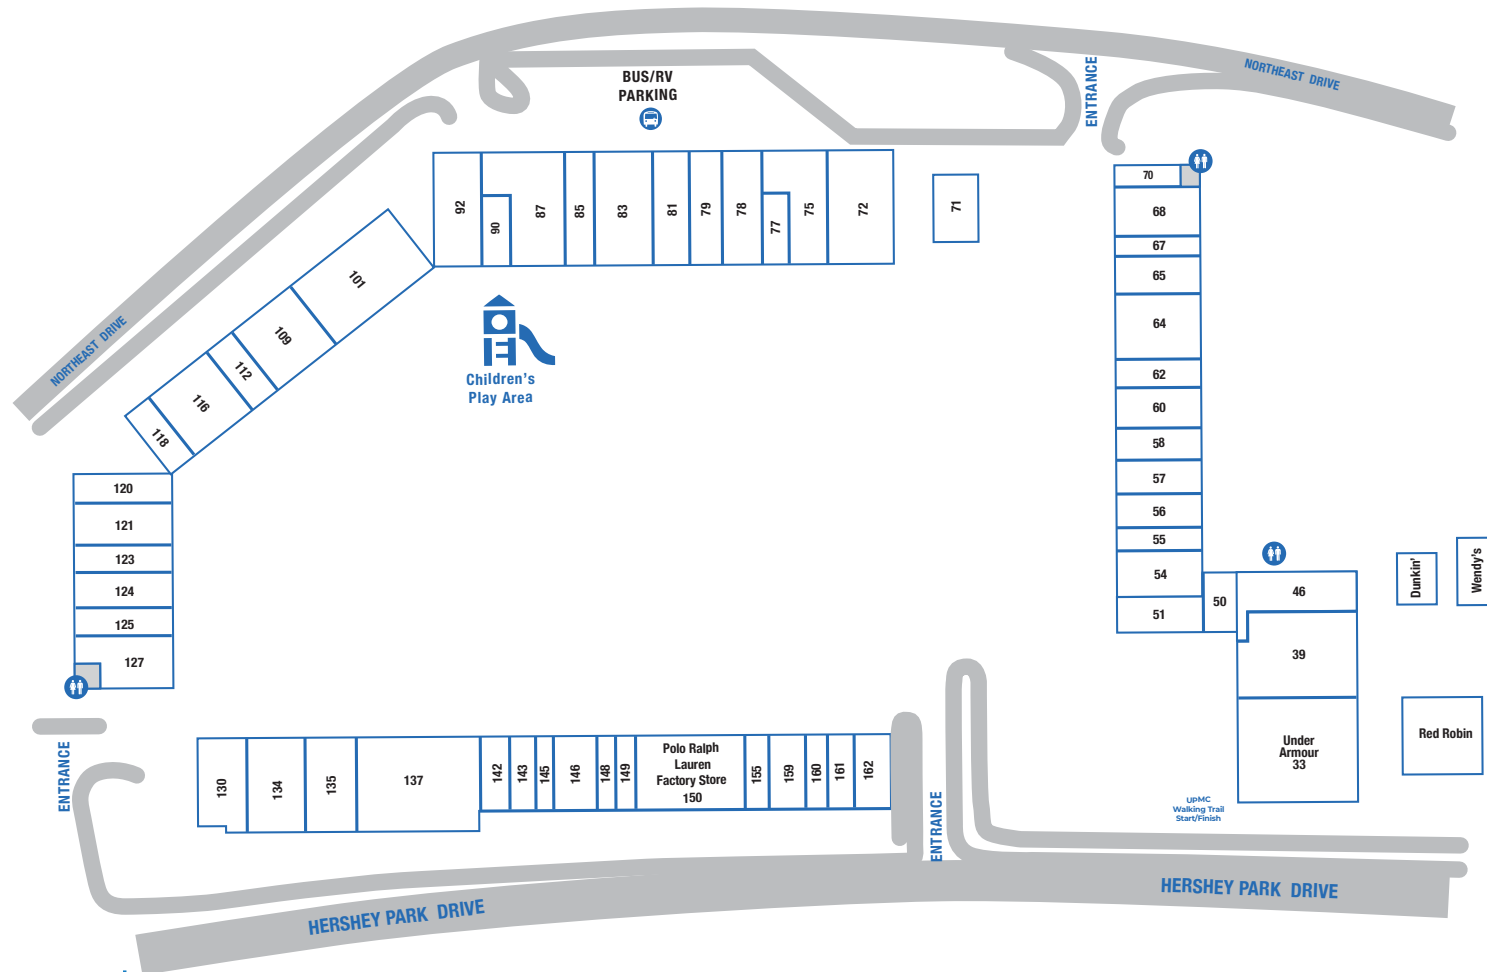

CENTER MAP

Restrooms

ACCESSORIES & JEWELRY

75	American Eagle Aerie	(717) 533-4121
54	Ann Taylor Factory Store	(717) 534-1047
83	Banana Republic Factory	(717) 312-1016
135	Calvin Klein	(717) 533-1494
57	Chico's Outlet	(717) 534-9524
145	Claire's	(717) 520-1231
65	Clarks Outlet	(717) 520-1408
51	Coach	(717) 533-3982
134	Columbia Factory Store	(717) 489-3379
123	Crocs	(717) 219-7671
161	Francesca's	(412) 387-1000
118	Hot Topic	(717) 265-9169
162	J.Crew Crewcuts Factory	(717) 533-2052
62	Kate Spade New York	(717) 533-2207
85	Kay Jewelers Outlet	(717) 534-9836
50	Lane Bryant Outlet	(717) 489-3038
112	Levi's Outlet	(717) 296-8217
149	Lids	(717) 312-3970
64	Loft Outlet	(717) 534-2691
72	Michael Kors	(717) 531-3414
137	Nike Factory Store	(717) 312-5203
77	Oakley	(717) 207-7314
101	Old Navy Outlet	(717) 520-2149
150	Polo Ralph Lauren	(717) 520-1247
127	Puma Outlet	(717) 744-2645
60	Rue21	(717) 533-1280
148	Sunglass Hut	(717) 534-1014
56	Talbots Outlet	(717) 533-2848
130	Tommy Hilfiger	(717) 534-2160
143	Vera Bradley	(717) 312-1089
58	White House Black Market	(717) 534-9613
55	Zales The Diamond Store Outlet	(717) 312-0511

CHILDREN'S APPAREL

87	Adidas	(717) 500-2012
81	Carter's Babies and Kids	(717) 520-0452
120	Champion	(717) 534-5057
134	Columbia Factory Store	(717) 489-3379
39	Gap Outlet	(717) 520-1783
147	Hanesbrands	(717) 520-0762
118	Hot Topic	(717) 265-9169
162	J.Crew Crewcuts Factory	(717) 533-2052
90	Janie & Jack	(717) 533-2135
112	Levi's Outlet	(717) 296-8217
137	Nike Factory Store	(717) 312-5203
101	Old Navy Outlet	(717) 520-2149
150	Polo Ralph Lauren	(717) 520-1247
130	Tommy Hilfiger	(717) 534-2160
33	Under Armour	(717) 533-2091