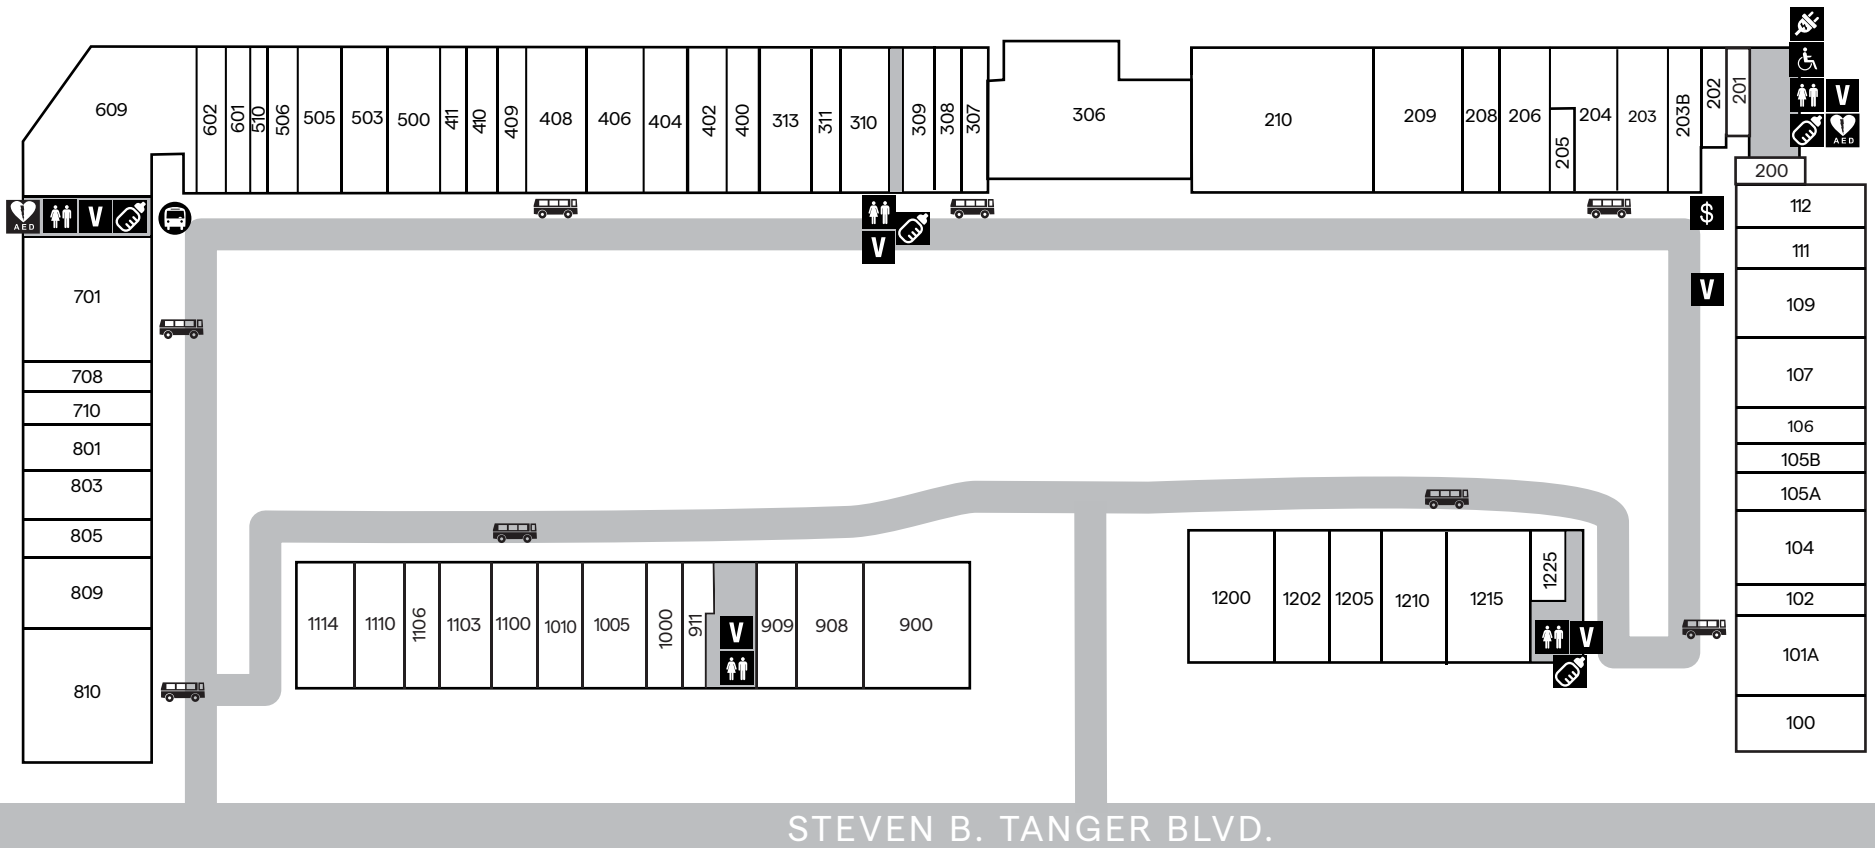

CENTER MAP

SERVICE LEGEND

-  ATM
-  RESTROOMS
-  TOLLEY STOP
-  STROLLER & WHEELCHAIR
-  MOTHERS ROOM
-  BUS CHECK-IN
-  VENDING MACHINE
-  CHARGING STATION
-  AUTOMATED EXTERNAL DEFIBRILLATOR

ACCESSORIES & JEWELRY