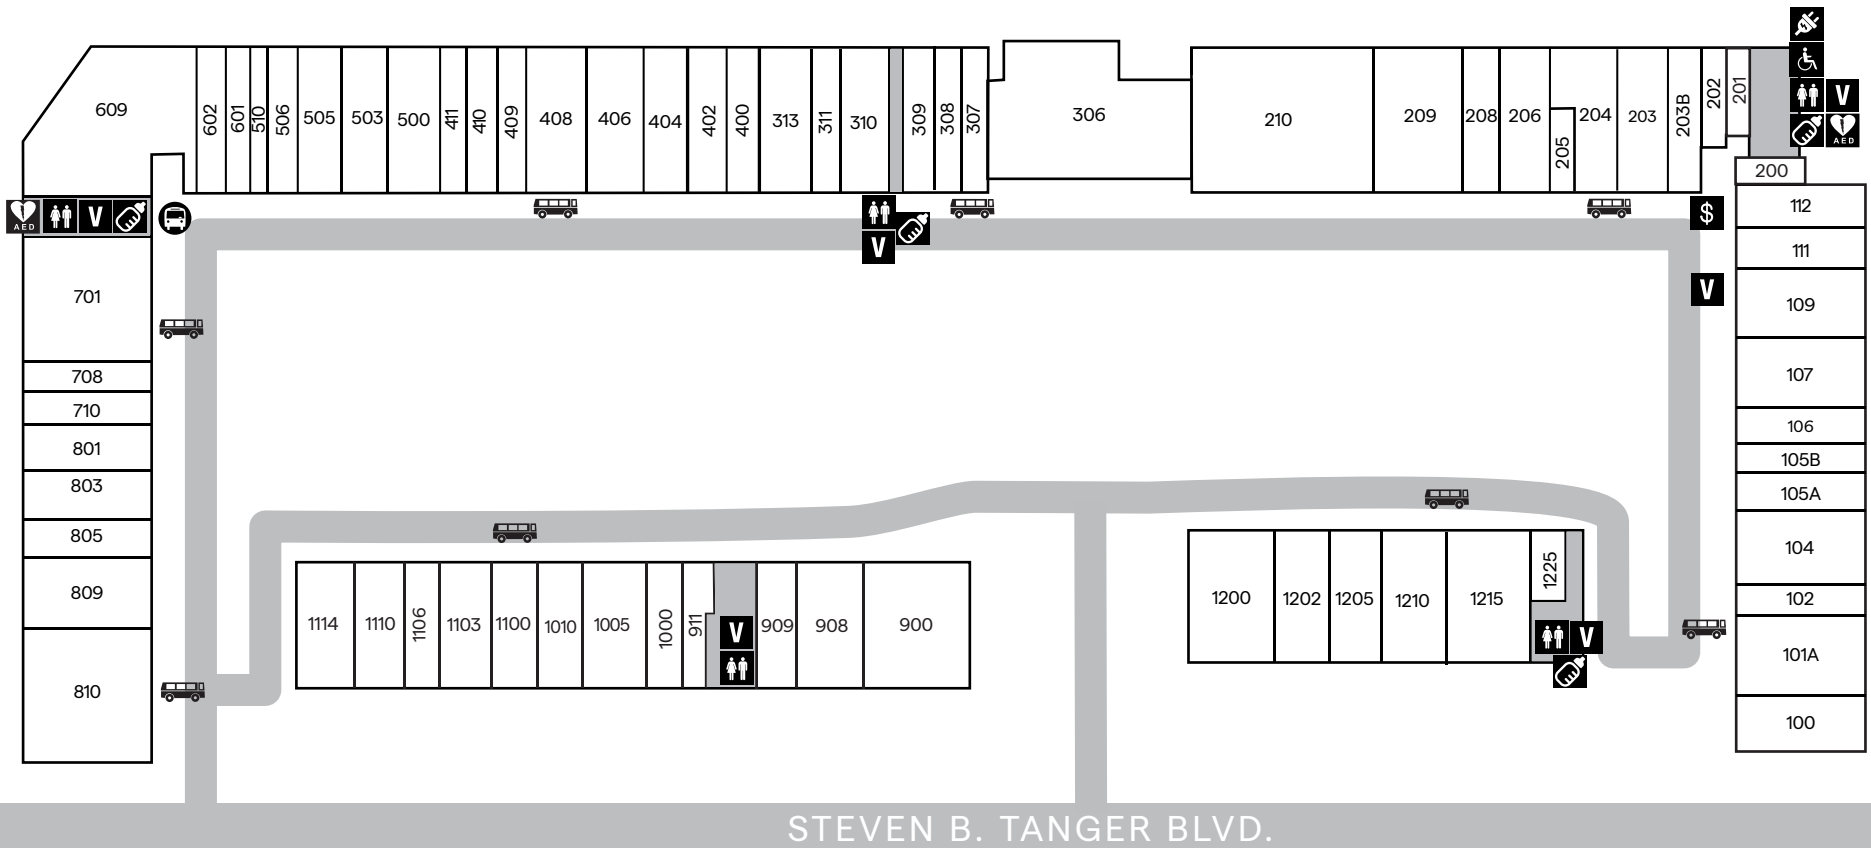

CENTER MAP

SERVICE LEGEND

-  ATM
-  RESTROOMS
-  TOLLEY STOP
-  STROLLER & WHEELCHAIR
-  MOTHERS ROOM
-  BUS CHECK-IN
-  VENDING MACHINE
-  CHARGING STATION
-  AUTOMATED EXTERNAL DEFIBRILLATOR

ACCESSORIES & JEWELRY